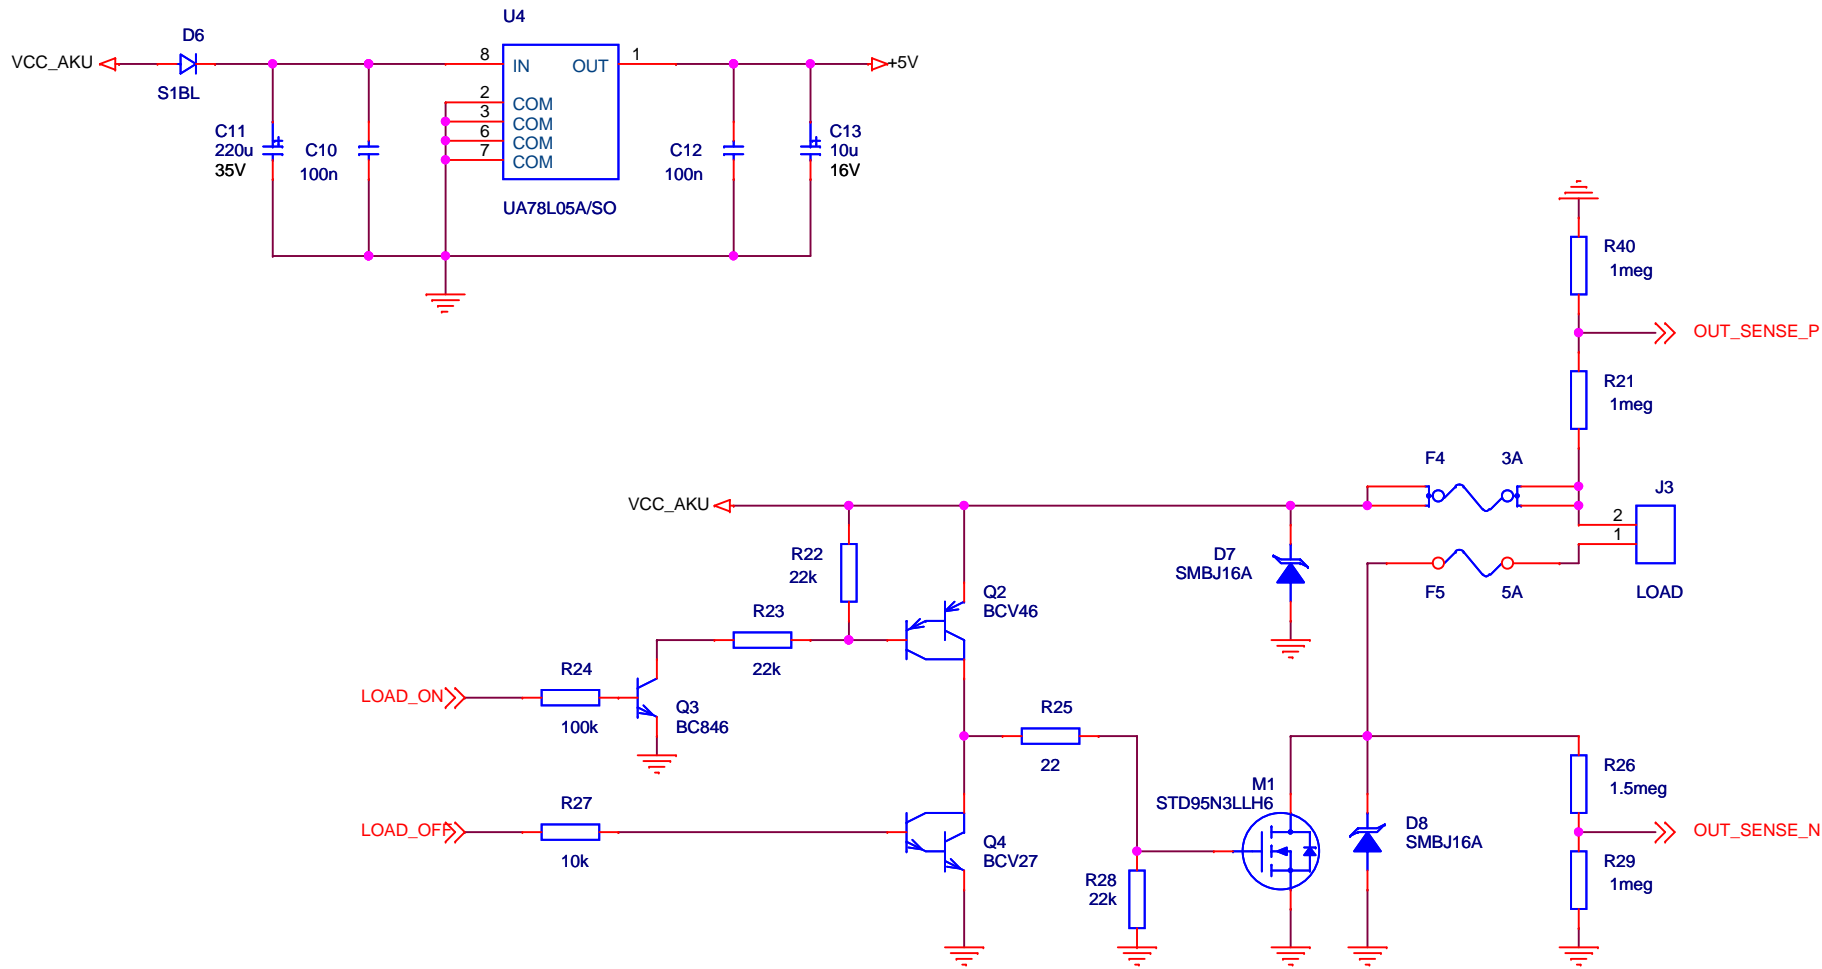

Title		
Pb-accu driver - Charger		
Size	Document Number	Rev
A4	Pb-accu_driver_01	A
Date:	Sunday, June 09, 2013	Sheet 1 of 3

Title		
Pb-accu driver - Power and Load		
Size	Document Number	Rev
A4	Pb-accu_driver_03	A
Date:	Sunday, June 09, 2013	Sheet 2 of 3

Title		
Pb-accu driver - MCU and LCD		
Size	Document Number	Rev
A4	Pb-accu_driver_02	A
Date:	Sunday, June 09, 2013	Sheet 3 of 3