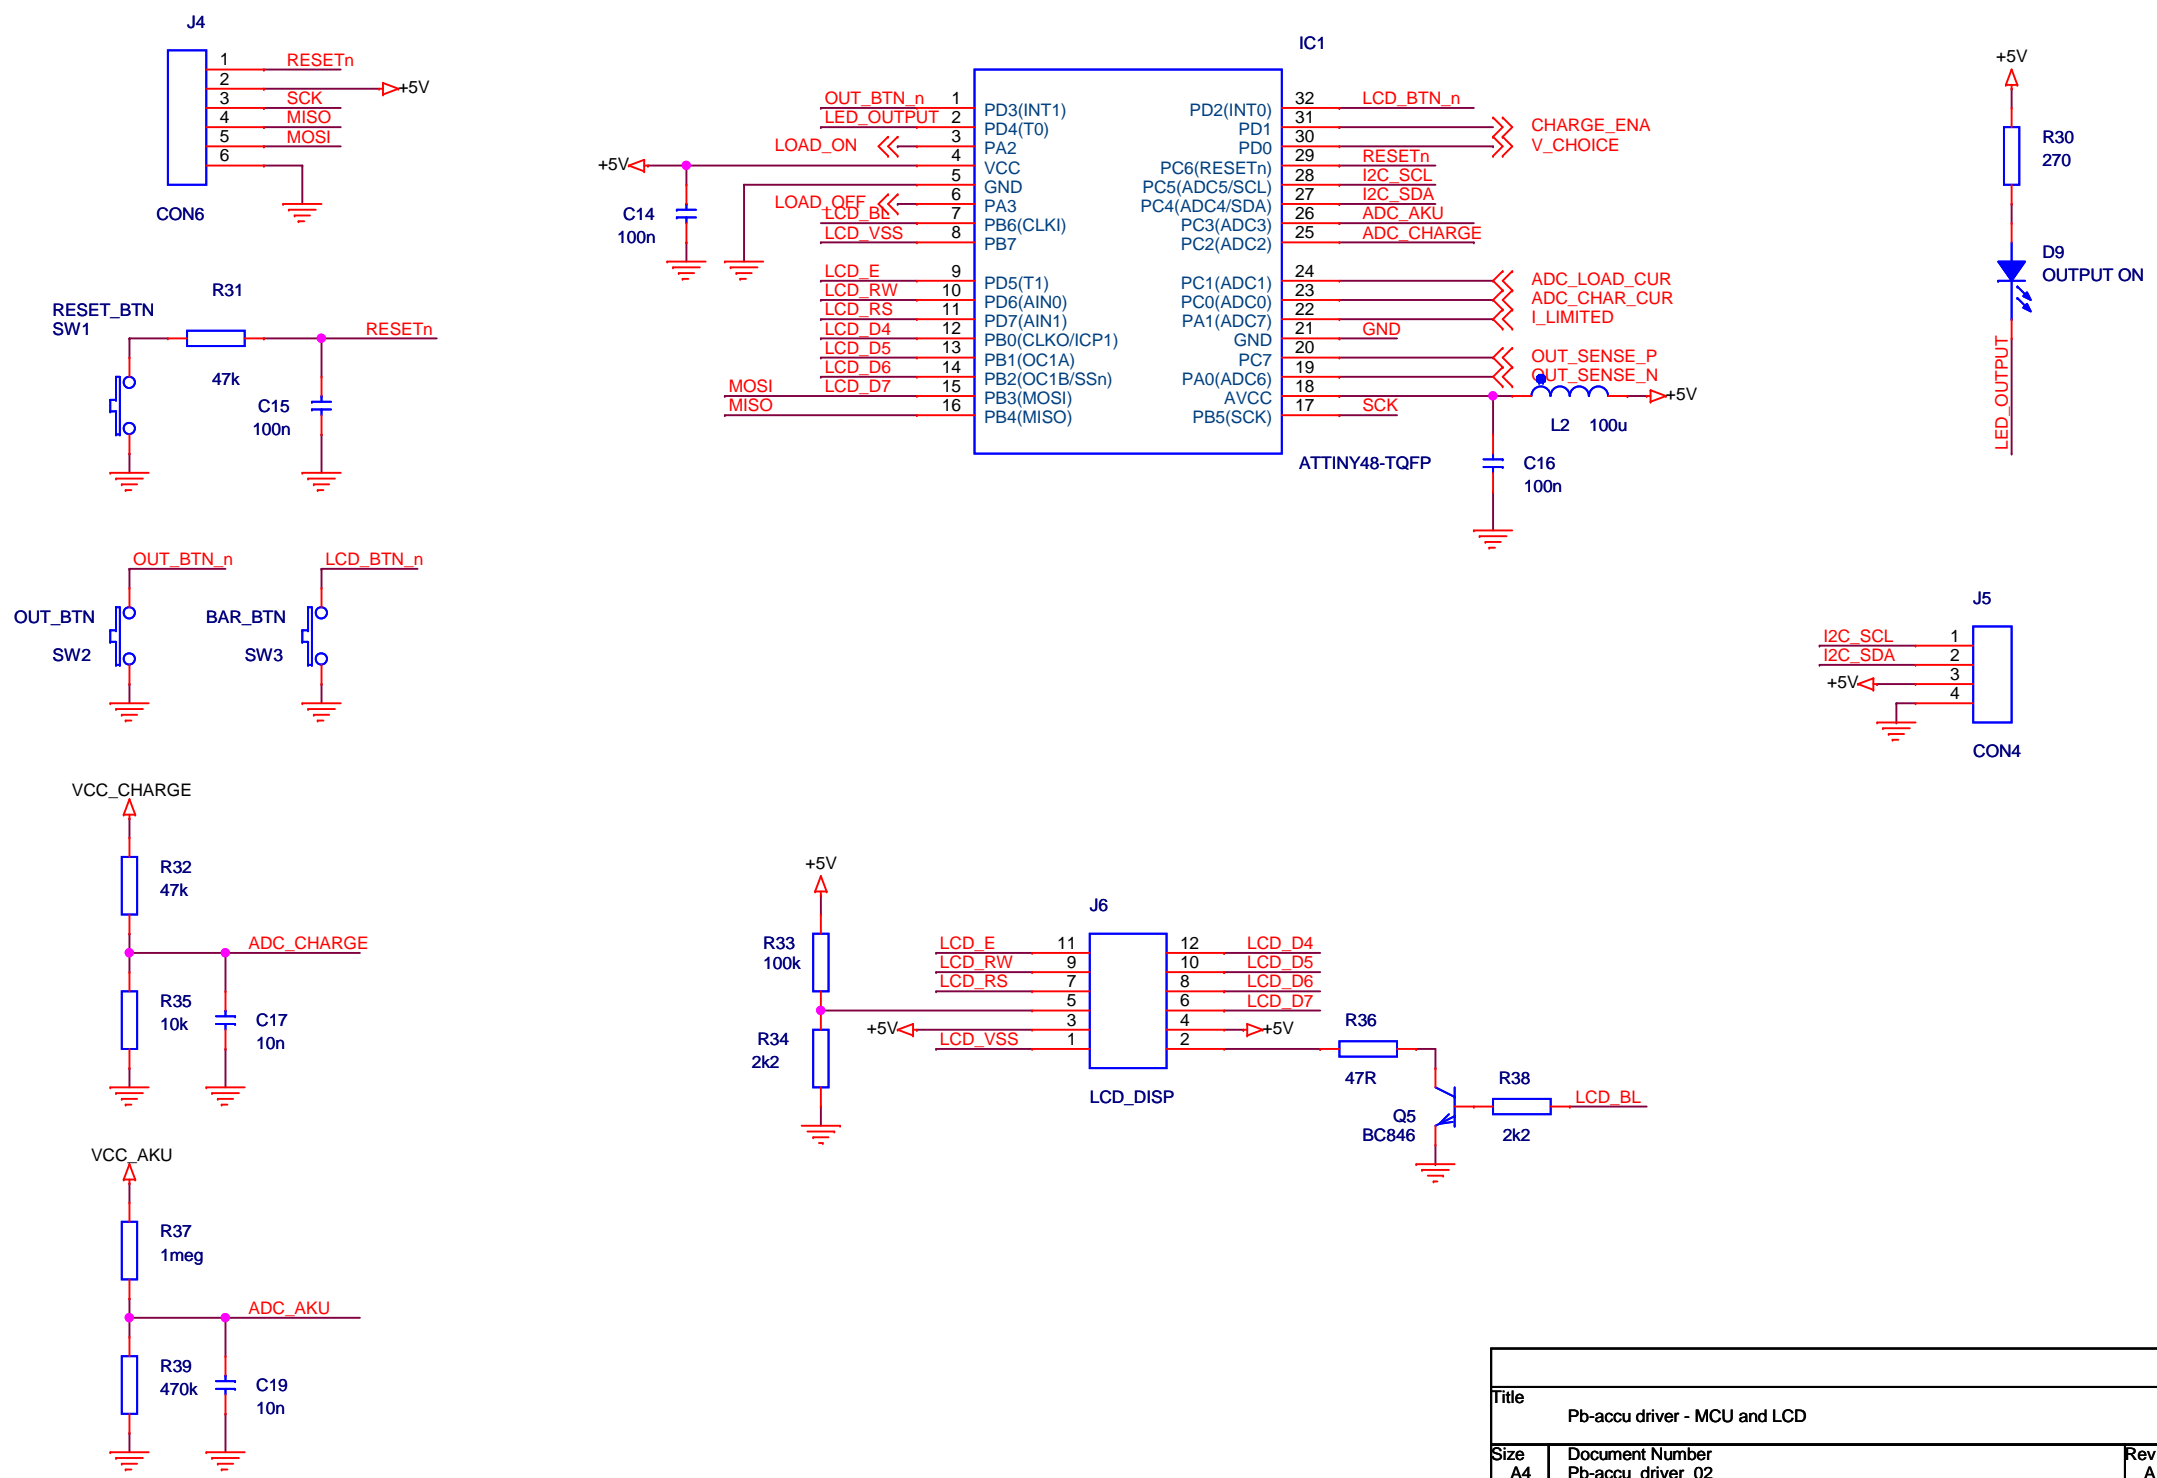

Title		
Pb-accu driver - Charger		
Size	Document Number	Rev
A4	Pb-accu_driver_01	A
Date:	Sunday, June 09, 2013	Sheet 1 of 3

Title		
Pb-accu driver - Power and Load		
Size	Document Number	Rev
A4	Pb-accu_driver_03	A
Date:	Sunday, June 09, 2013	Sheet 2 of 3

Title		
Pb-accu driver - MCU and LCD		
Size	Document Number	Rev
A4	Pb-accu_driver_02	A
Date:	Sunday, June 09, 2013	Sheet 3 of 3